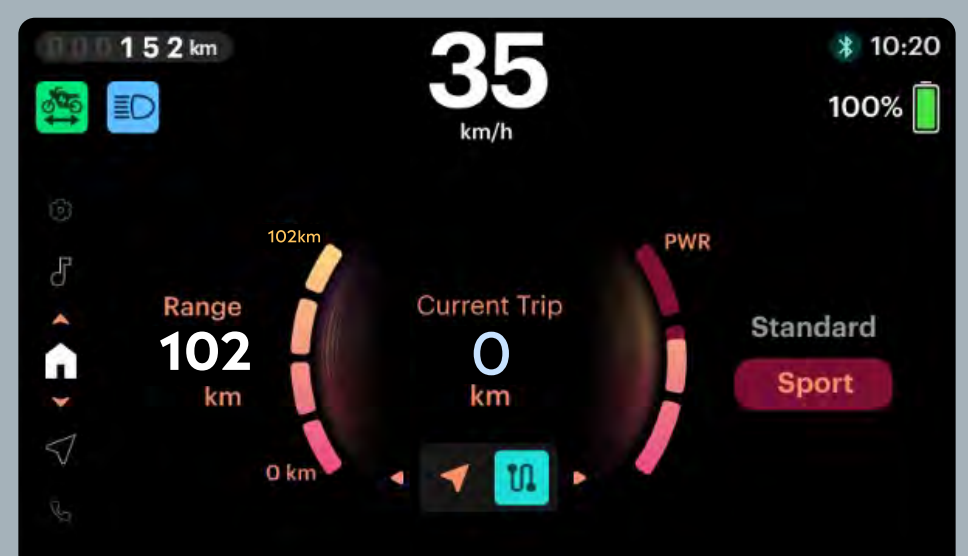

In-Vehicle Infotainment

Smart, Clear, and Connected Riding Experience

- » 17.78cm (7") Dynamic TFT display for sharp, clear visuals*.
- » Honda RoadSync Duo for seamless mobile integration*.

- » All essential information at a glance.
- » Day & Night modes for optimal clarity.
- » Control everything with easy toggles.

* This feature is available in the Activa e: Honda RoadSync Duo® variant only

Riding Modes

A mode for every mood

Econ Mode:

Maximizes efficiency by reducing power, softening acceleration, and extending range for a greener ride.

Standard Mode:

Balances power and efficiency for smooth acceleration and everyday comfort.

Sports Mode:

Enhances performance with increased power, sharper acceleration, and higher speed for a thrilling ride.